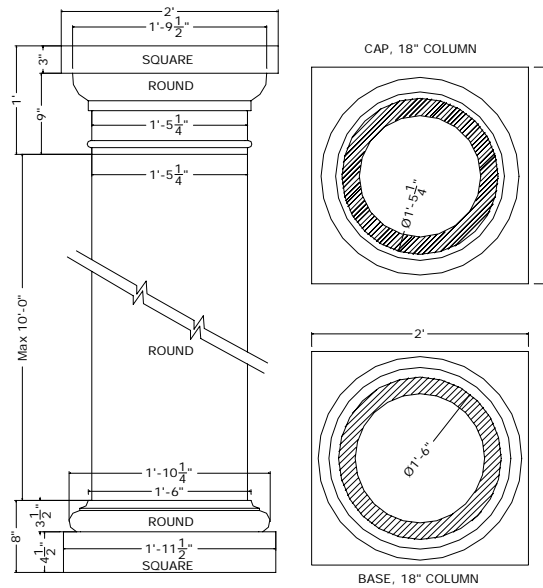

COLUMNS

COLUMN

Straight, Fluted and Spiral columns available in the following diameters: 6", 8", 10", 12", 14", 16" and 18"

Taper columns are available in any taper size.

Taper flute not available.

NOTE: See column base and capital section for profile, size and types.