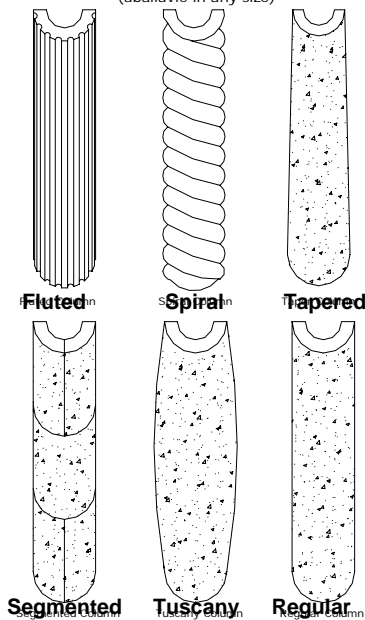

COLUMNS (available in any size)

COLUMN TYPES

D&J Architectural Precast

3517 Dora Street • Fort Myers, FL. • Ph: (239) 461-5387 • Fax: (239) 461-8701 • Visit us at www.djap.net