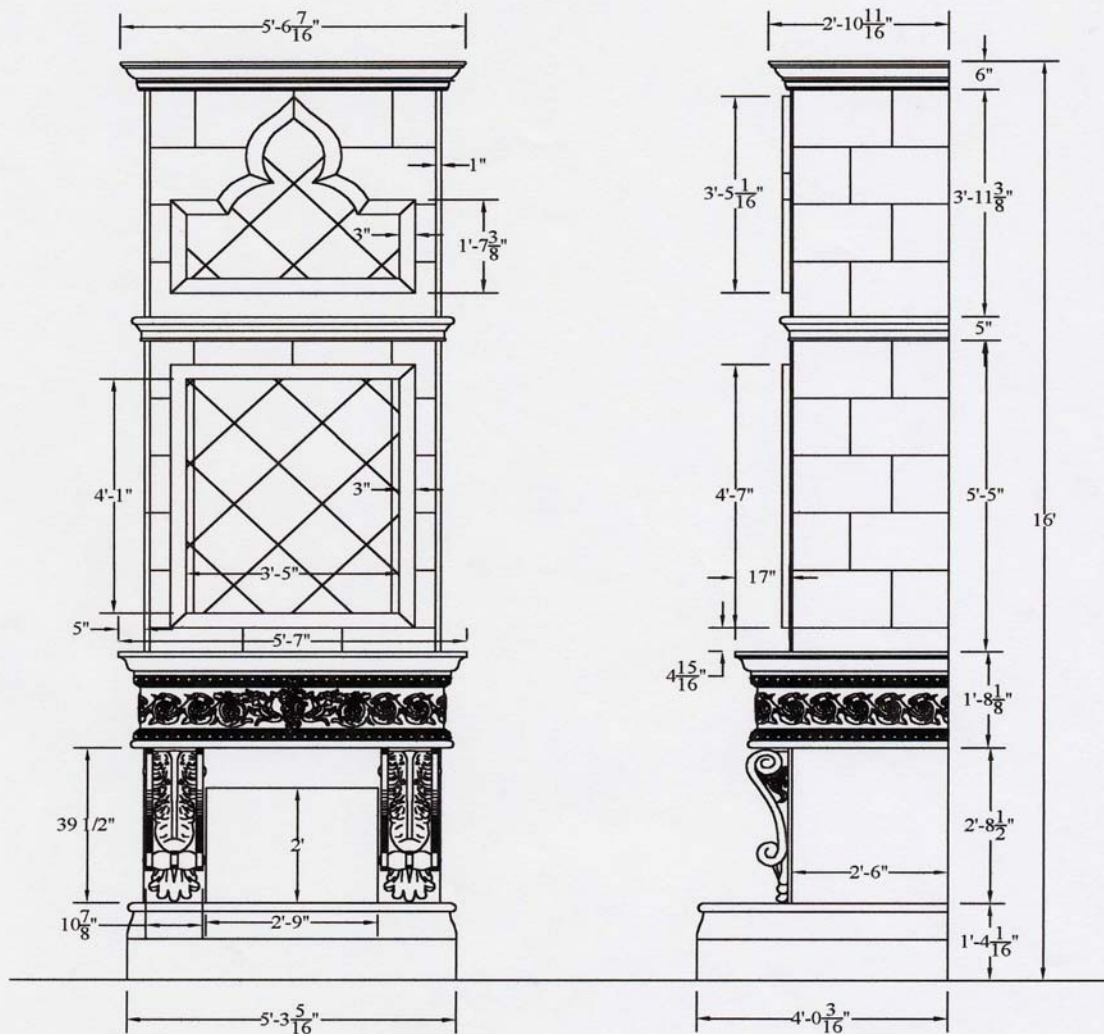

# FIREPLACES (FP-3 Detail FP#012)

DJ Architectural Precast  
Design, Manufacture, and Install

FIREPLACES

FP#012

DJ Architectural Precast