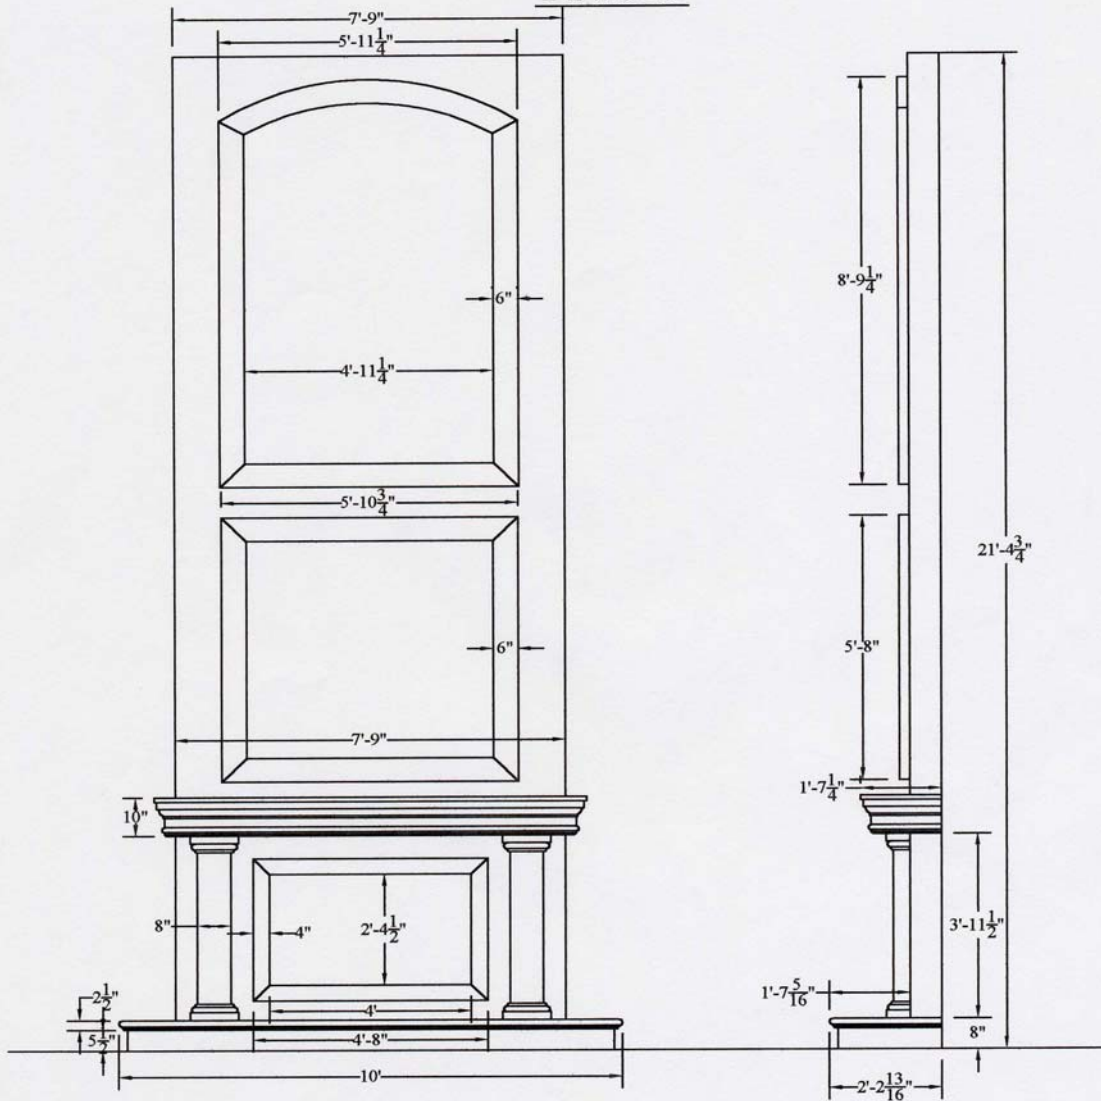

FIREPLACES (FP-4 Detail FP#013)

DJ Architectural Precast
Design, Manufacture, and Install

FIREPLACES

FP#013

DJ Architectural Precast