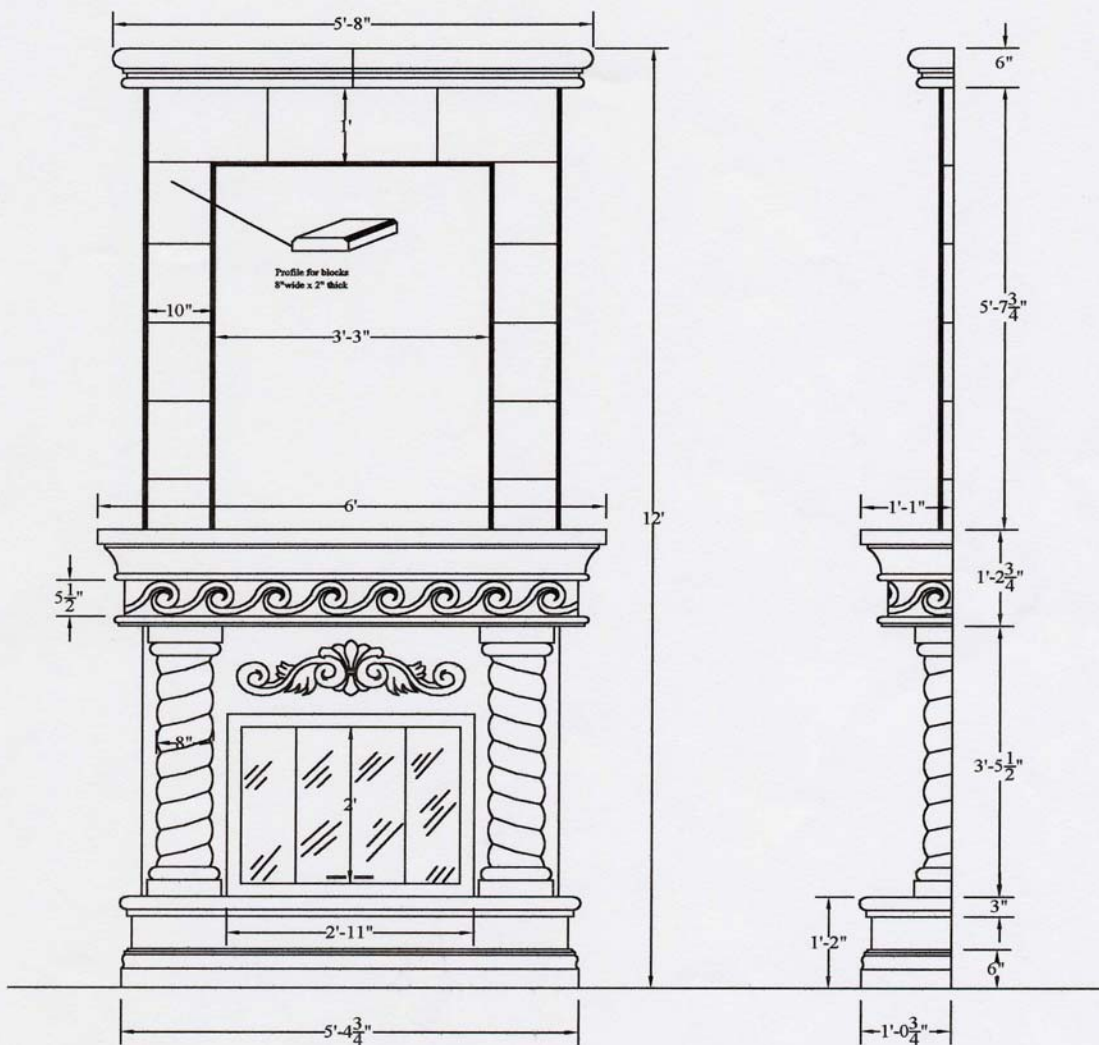

# FIREPLACES (FP-7 Detail FP#016)

DJ Architectural Precast  
Design, Manufacture, and Install

FIREPLACES

FP#016

DJ Architectural Precast