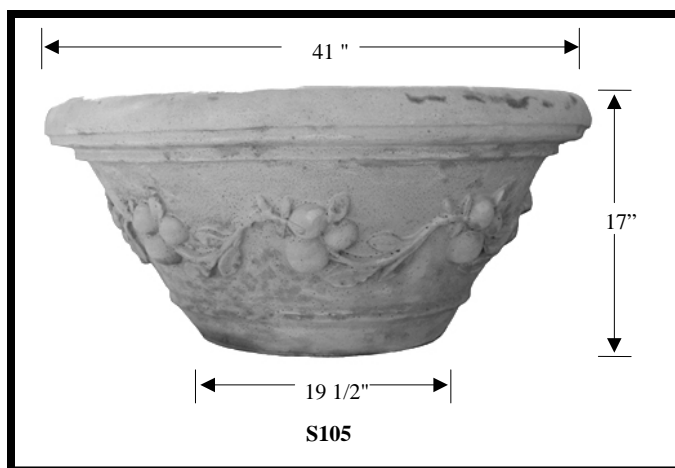

PLANTERS / URNS / POTS

DRIFTWOOD SERIES

Available in 5 sizes:

S99 : 19 1/2" x 12" (Pictured Below)

S100 : 22" x 16"

S101 : 24" x 16"

S102 : 28" x 19"

S103 : 34" x 23"

Tall Model:

S104 : 25 1/4" x 25 1/2" (Pictured Right)

D&J Architectural Precast