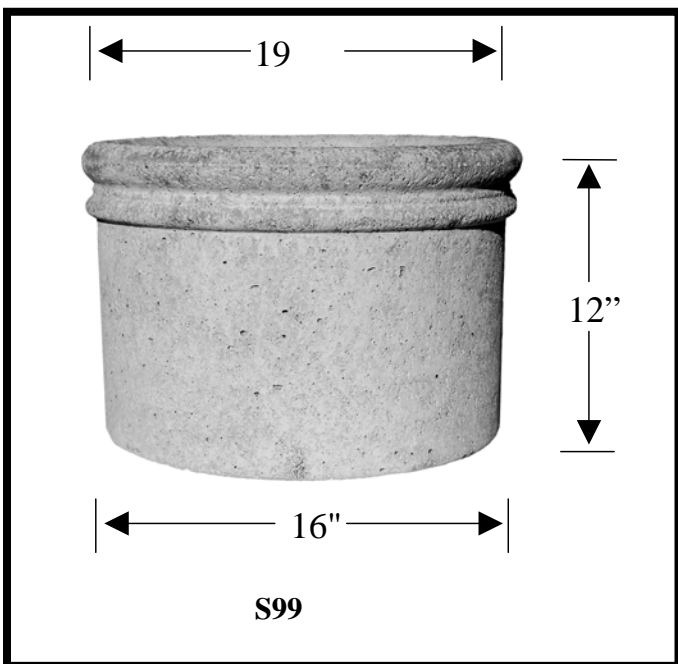

PLANTERS / URNS / POTS

DRIFTWOOD SERIES

Available in 5 sizes:

S99 : 19 1/2" x 12" (Pictured Below)

S100 : 22" x 16"

S101 : 24" x 16"

S102 : 28" x 19"

S103 : 34" x 23"

Tall Model:

S104 : 25 1/4" x 25 1/2" (Pictured Right)

D&J Architectural Precast