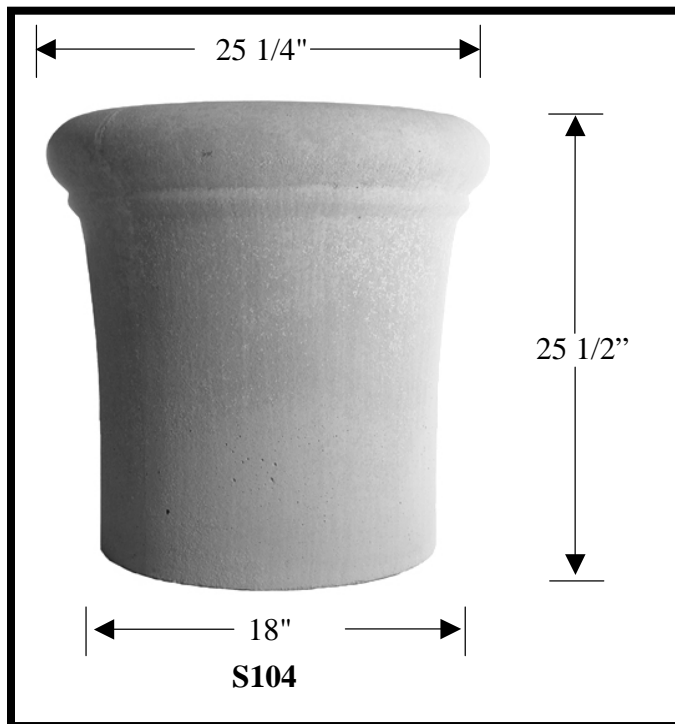

PLANTERS / URNS / POTS

DRIFTWOOD SERIES

Available in 5 sizes:

S99 : 19 1/2" x 12" (Pictured Below)

S100 : 22" x 16"

S101 : 24" x 16"

S102 : 28" x 19"

S103 : 34" x 23"

Tall Model:

S104 : 25 1/4" x 25 1/2" (Pictured Right)

D&J Architectural Precast