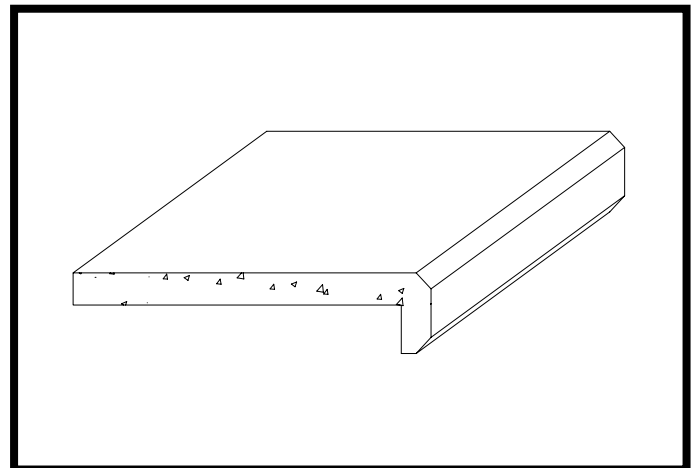

# POOL COPINGS

Bullnose

"L" Shaped

Beveled "L"

D&J Architectural Precast