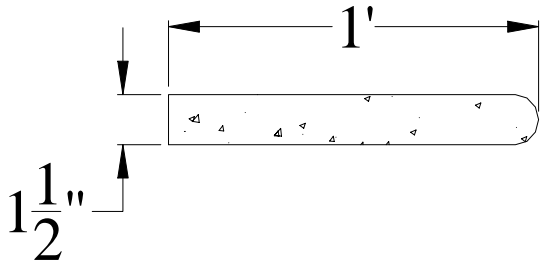

# POOL COPINGS

Bullnose

"L" Shaped

Beveled "L"

D&J Architectural Precast