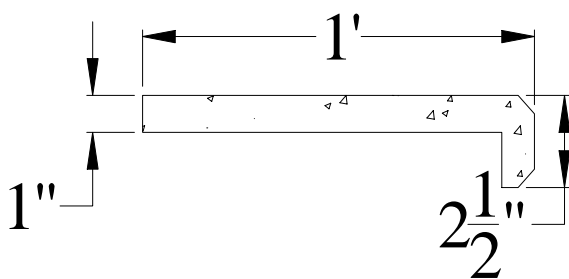

# POOL COPINGS

Bullnose

"L" Shaped

Beveled "L"

D&J Architectural Precast