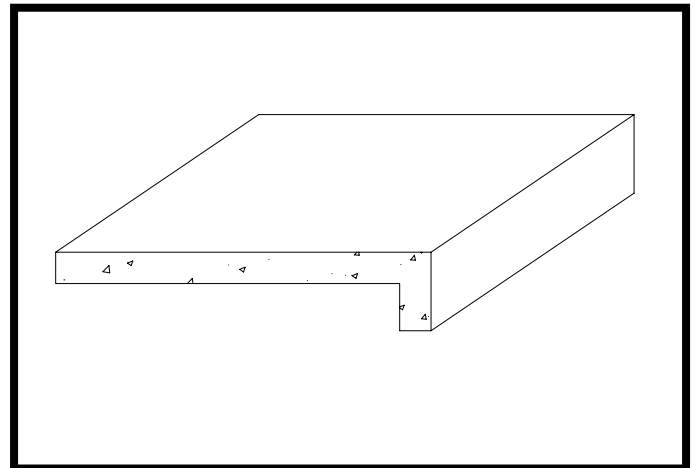

# POOL COPINGS

Bullnose

"L" Shaped

Beveled "L"

D&J Architectural Precast