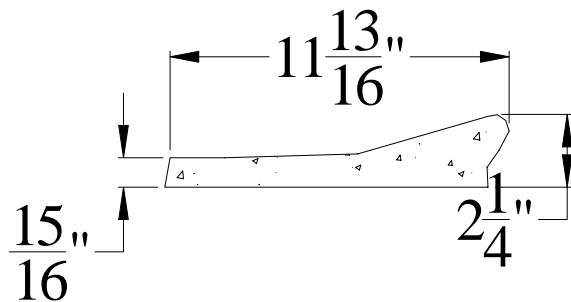

POOL COPINGS

Fancy "L"

Medium Line

Slim Line

D&J Architectural Precast