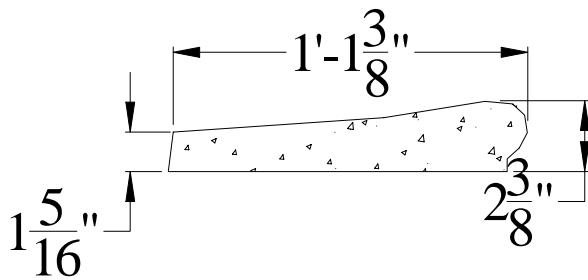

POOL COPINGS

Fancy "L"

Medium Line

Slim Line

D&J Architectural Precast