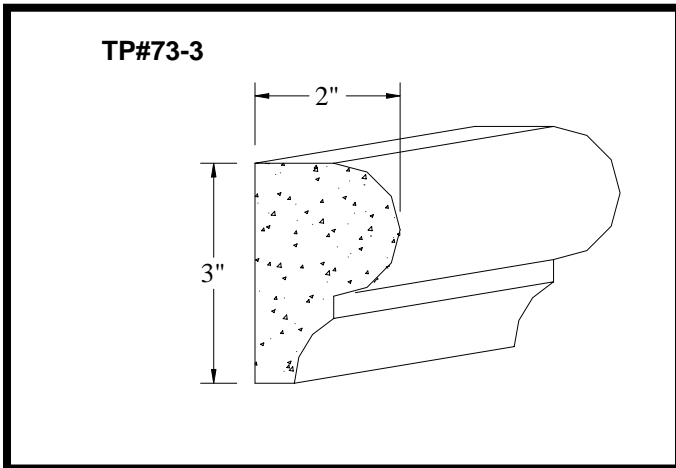

# 3" TRIM PROFILES (Details TP-2)

D&J Architectural Precast