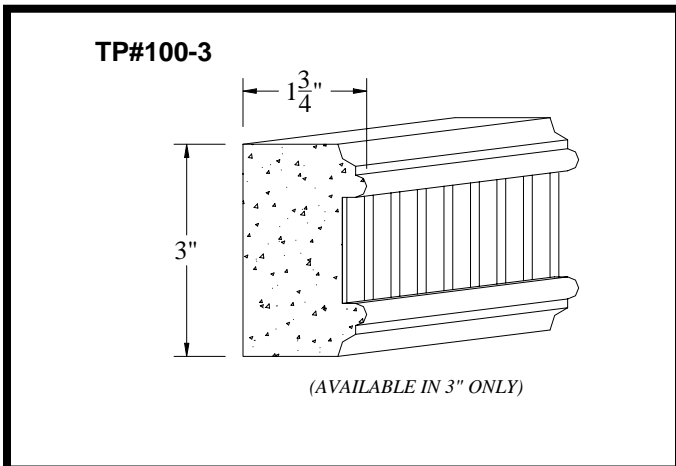

# 3" TRIM PROFILES (Details TP-2)

D&J Architectural Precast