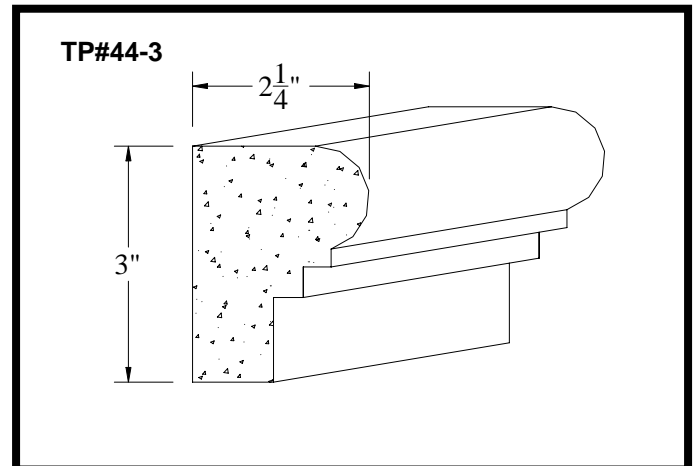

# 3" TRIM PROFILES (Details TP-2)

D&J Architectural Precast