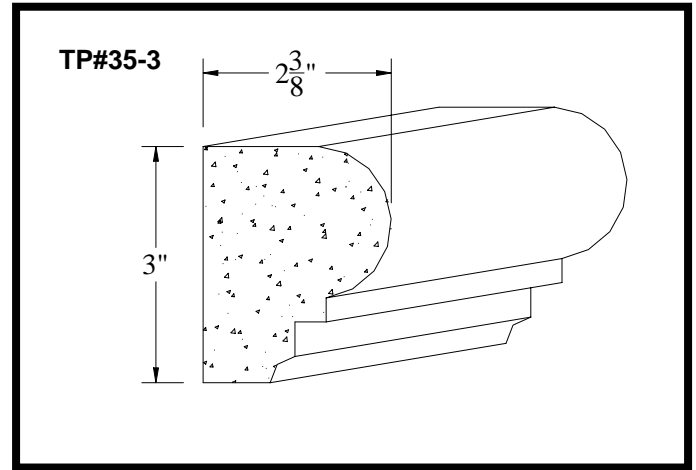

# 3" TRIM PROFILES (Details TP-2)

D&J Architectural Precast