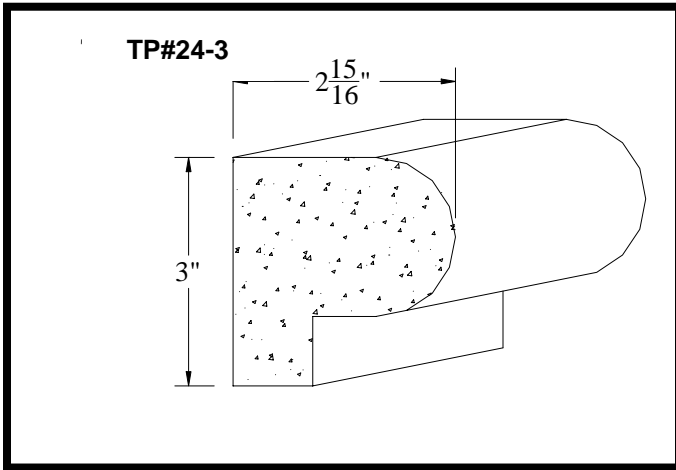

# 3" TRIM PROFILES (Details TP-2)

D&J Architectural Precast