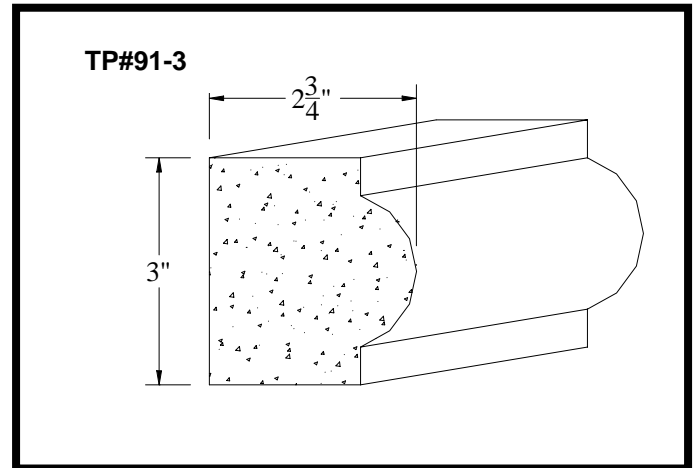

# 3" TRIM PROFILES (Details TP-2)

D&J Architectural Precast