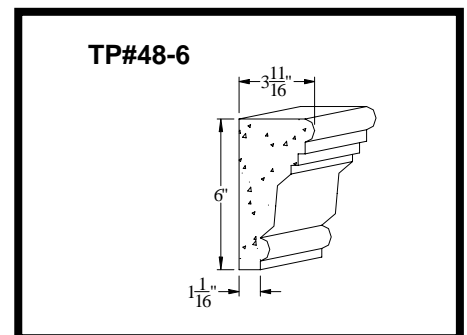

6" TRIM PROFILES (Details TP-5)

D&J Architectural Precast