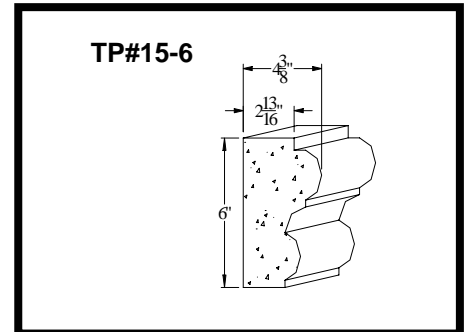

6" TRIM PROFILES (Details TP-5)

D&J Architectural Precast