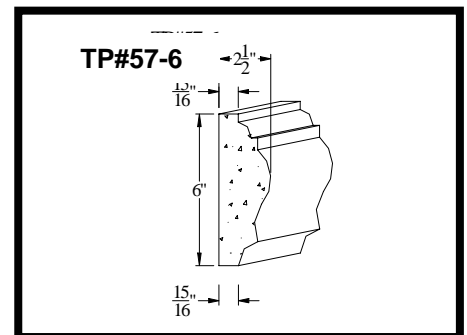

6" TRIM PROFILES (Details TP-5)

D&J Architectural Precast