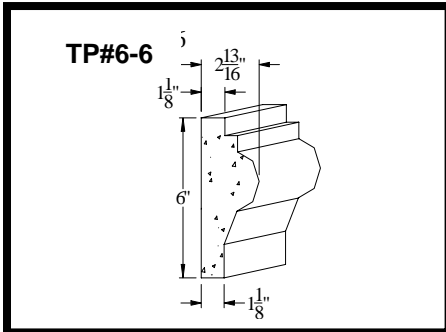

6" TRIM PROFILES (Details TP-5)

D&J Architectural Precast