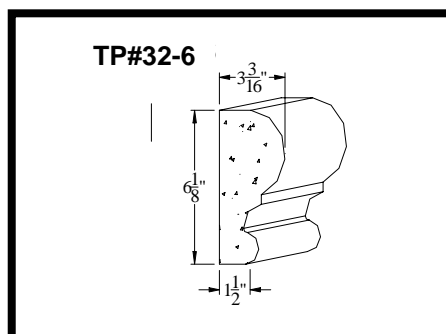

6" TRIM PROFILES (Details TP-5)

D&J Architectural Precast