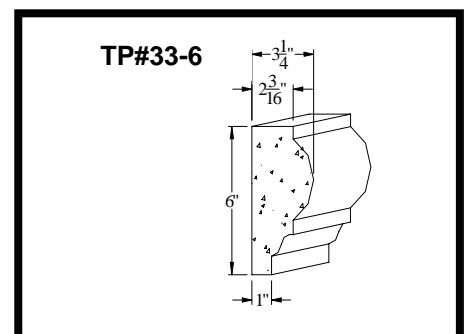

6" TRIM PROFILES (Details TP-5)

D&J Architectural Precast