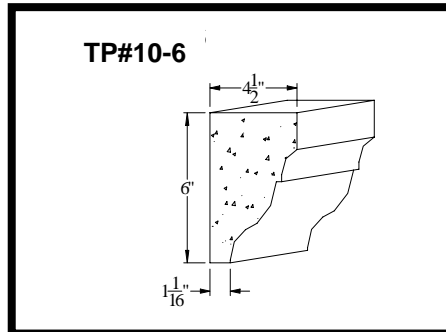

6" TRIM PROFILES (Details TP-5)

D&J Architectural Precast