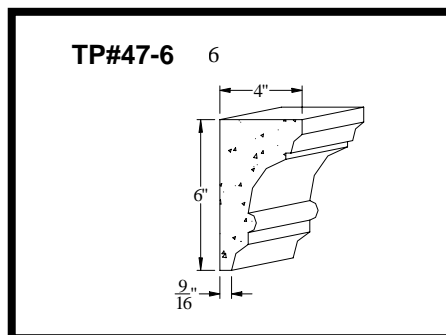

6" TRIM PROFILES (Details TP-5)

D&J Architectural Precast