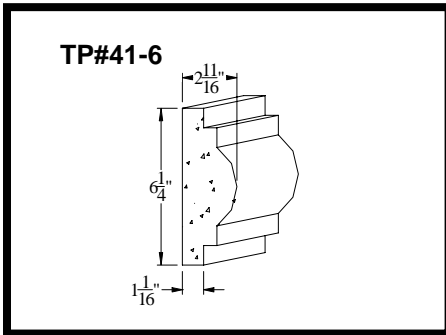

6" TRIM PROFILES (Details TP-5)

D&J Architectural Precast