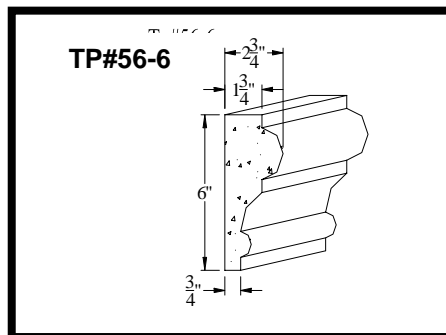

6" TRIM PROFILES (Details TP-5)

D&J Architectural Precast