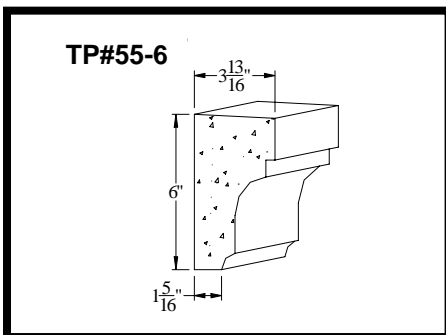

6" TRIM PROFILES (Details TP-5)

D&J Architectural Precast