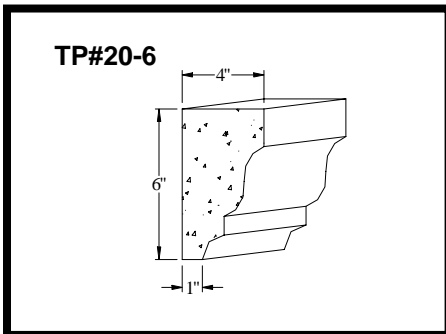

6" TRIM PROFILES (Details TP-5)

D&J Architectural Precast